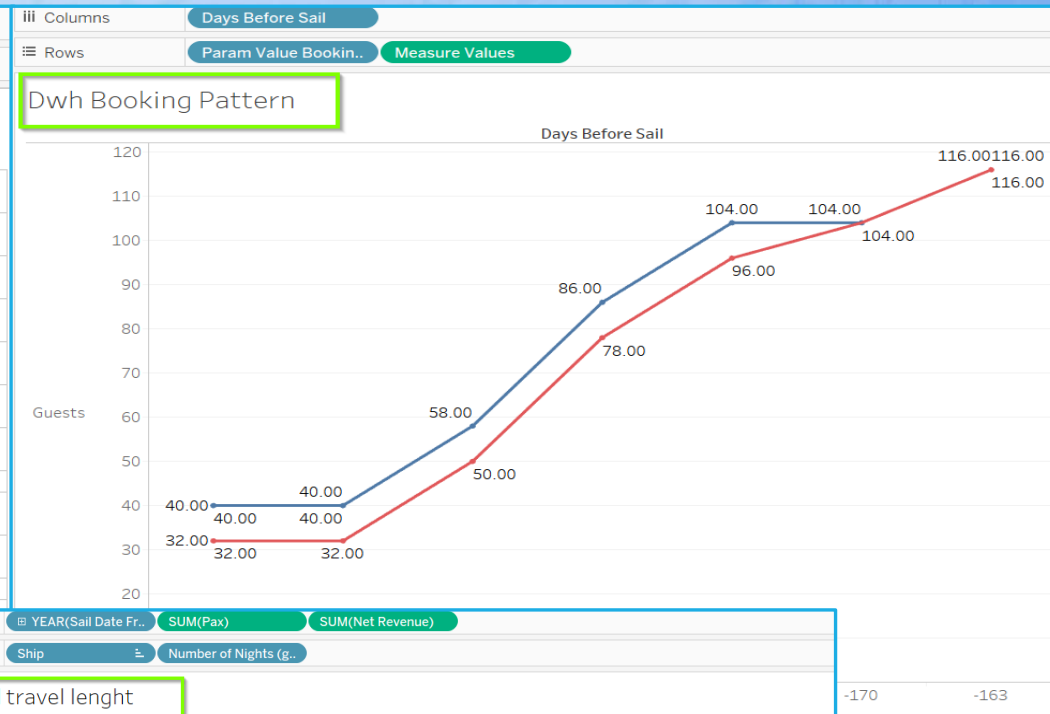

VERSONIX

THE ULTIMATE RESERVATION SYSTEM

SEAWARE ANALYTICS

What is Seaware Analytics?

ETL Description

DWH service is WEB service, which aggregate extracted data from Seaware source database and Seaware BizLogic (for getting inventory data) and stores it in DWH Target DB. Target database contains the information for reservations, groups, sails and inventory. Data is extracted based on the scheduled or manual request. First time, all booked data is extracted (Initial step). After initial setup it will store only changed/incremental data. DWH Service stores reservations and groups each time when data was modified. DWH database contains history of changes.

Examples of various dashboards

Please Note: all information shared as part of this presentation are dummy information for illustrative purposes

Examples of various dashboards

Dwh Inventory Per Departure

Departu.. Ship