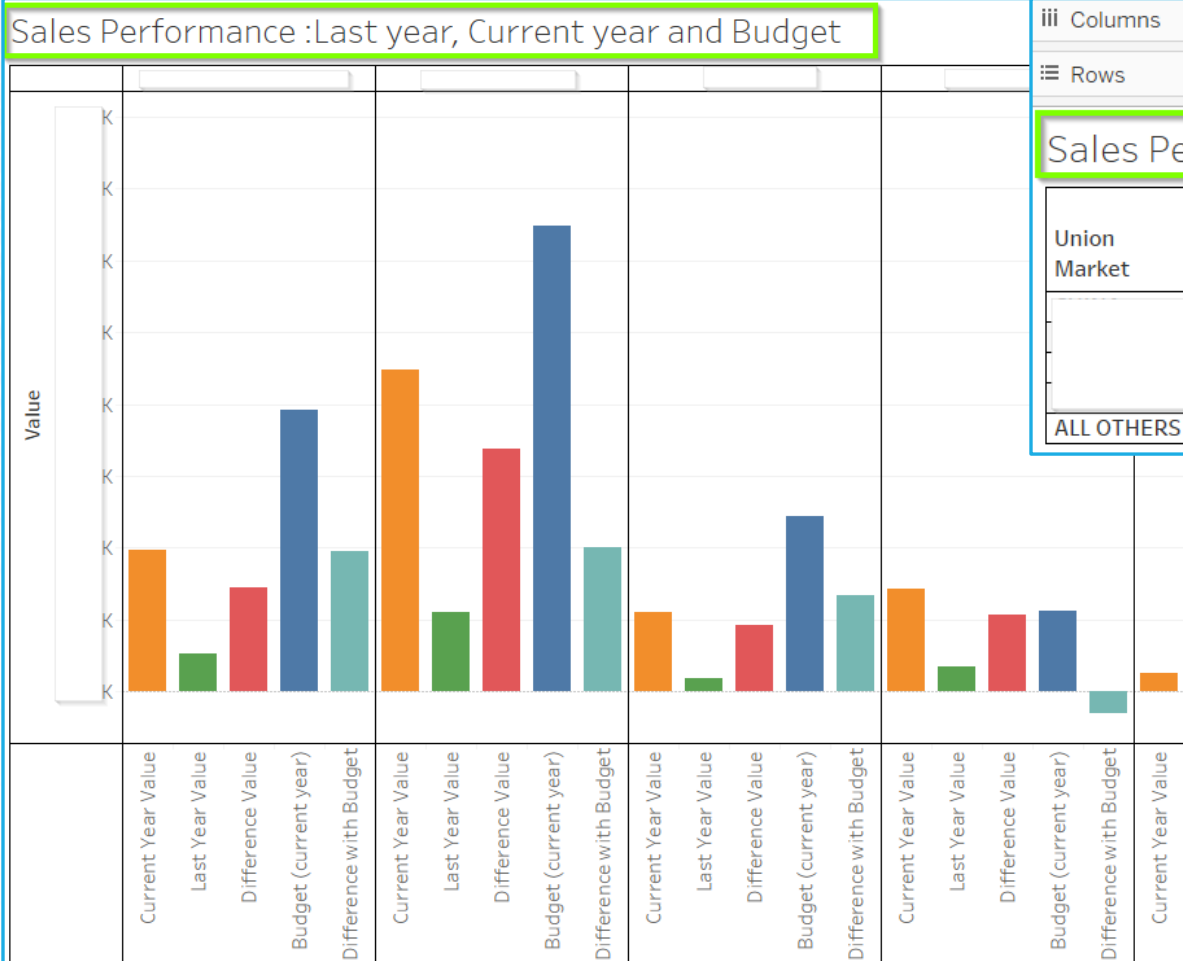

Examples of various dashboards

Please Note: all information shared as part of this presentation are dummy information for illustrative purposes