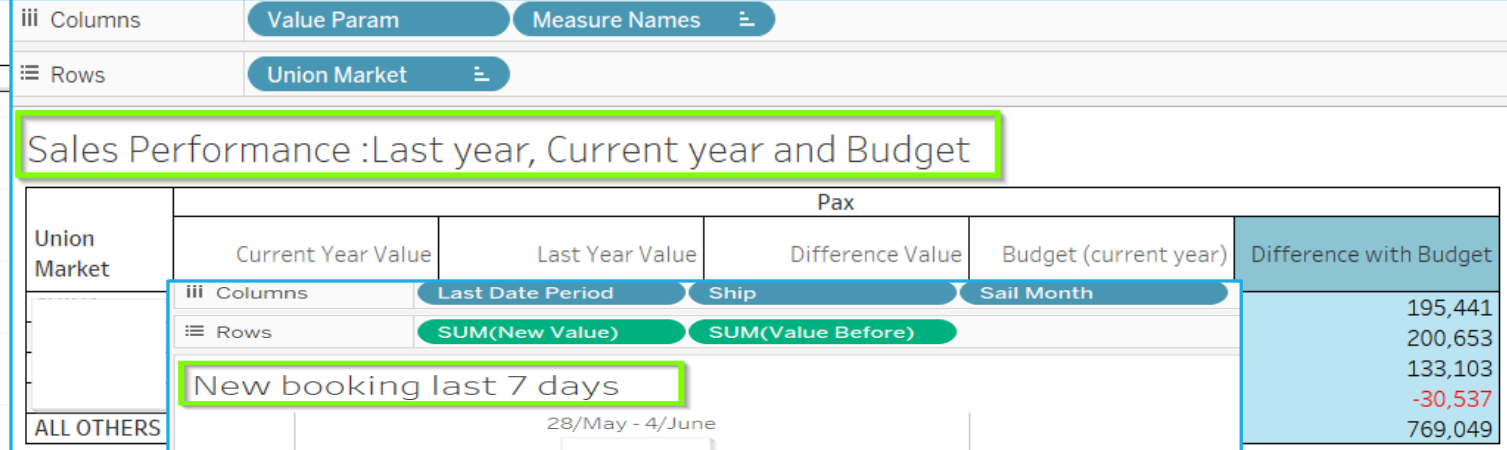

Examples of various dashboards

Please Note: all information shared as part of this presentation are dummy information for illustrative purposes