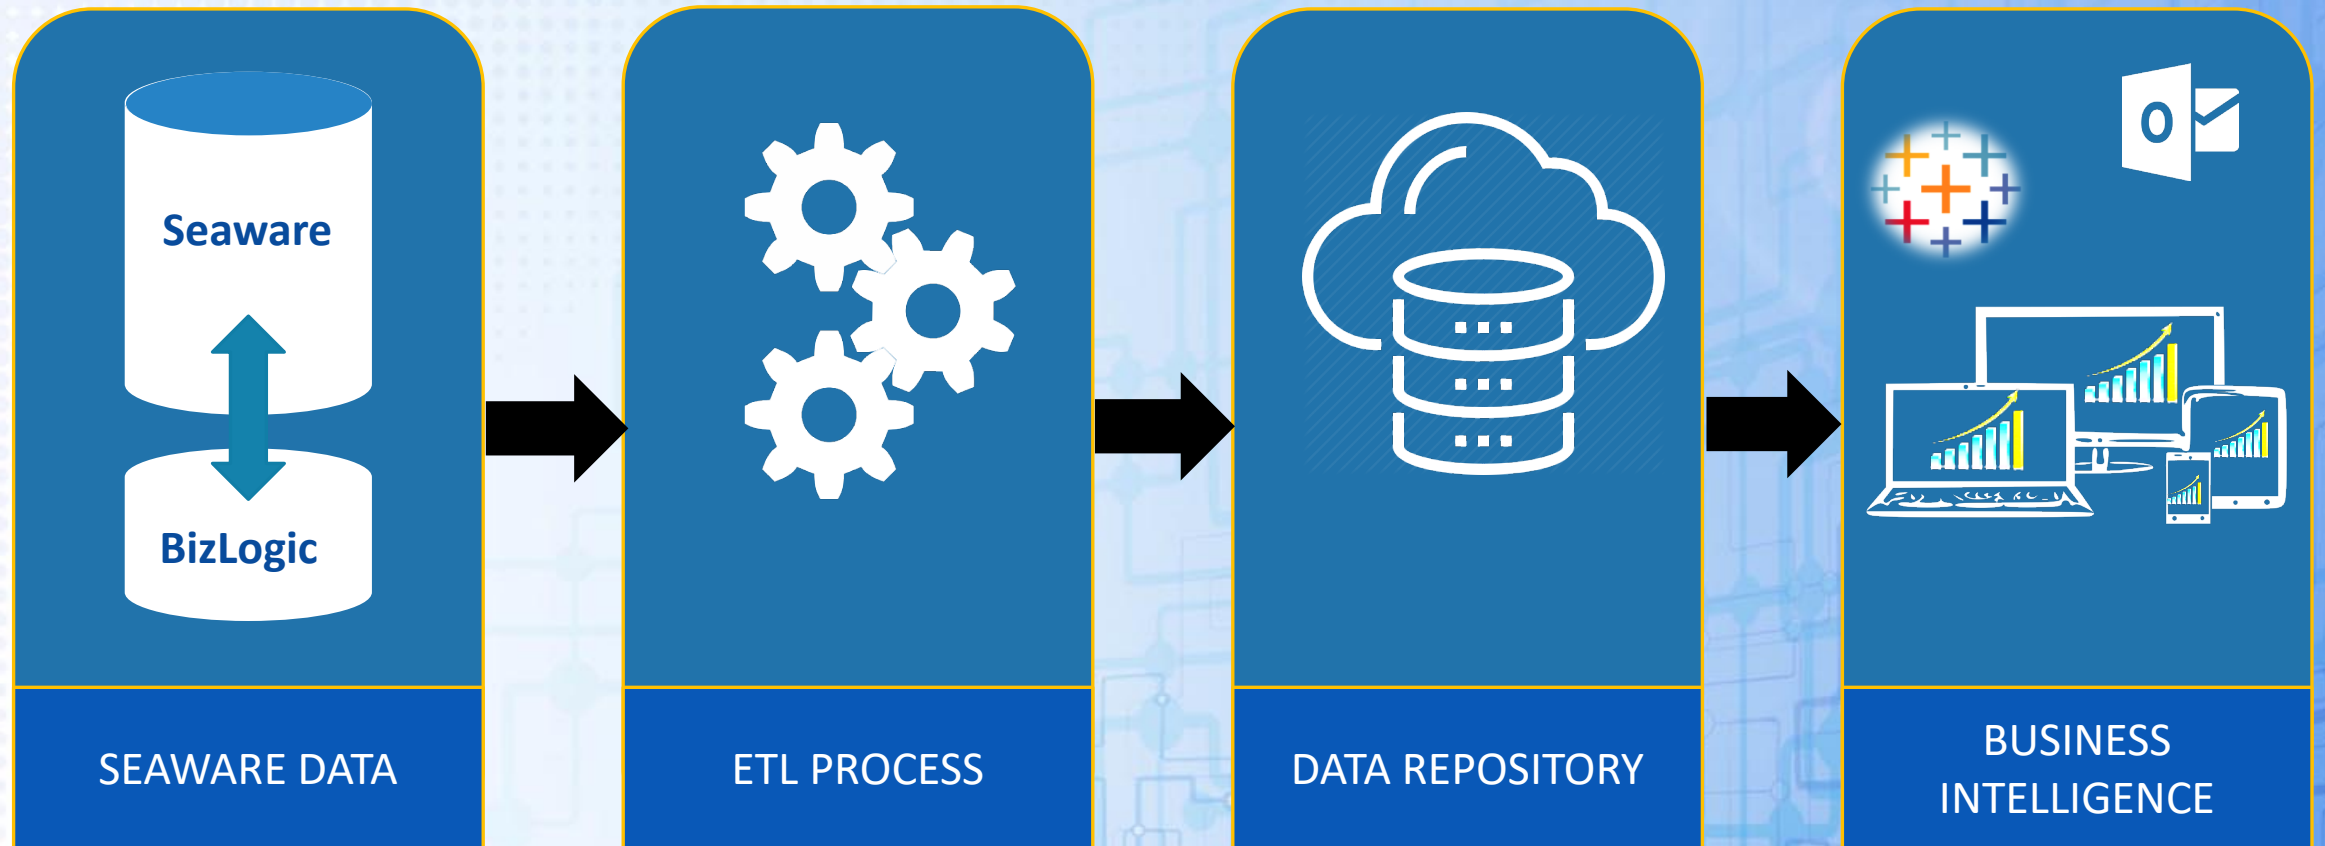

VERSONIX

THE ULTIMATE RESERVATION SYSTEM

SEAWARE ANALYTICS

What is Seaware Analytics?

ETL Description

DWH service is WEB service, which aggregate extracted data from Seaware source database and Seaware BizLogic (for getting inventory data) and stores it in DWH Target DB. Target database contains the information for reservations, groups, sails and inventory. Data is extracted based on the scheduled or manual request. First time, all booked data is extracted (Initial step). After initial setup it will store only changed/incremental data. DWH Service stores reservations and groups each time when data was modified. DWH database contains history of changes.

Examples of various dashboards

Please Note: all information shared as part of this presentation are dummy information for illustrative purposes

Examples of various dashboards

Dwh Inventory Per Departure

Departu.. Ship