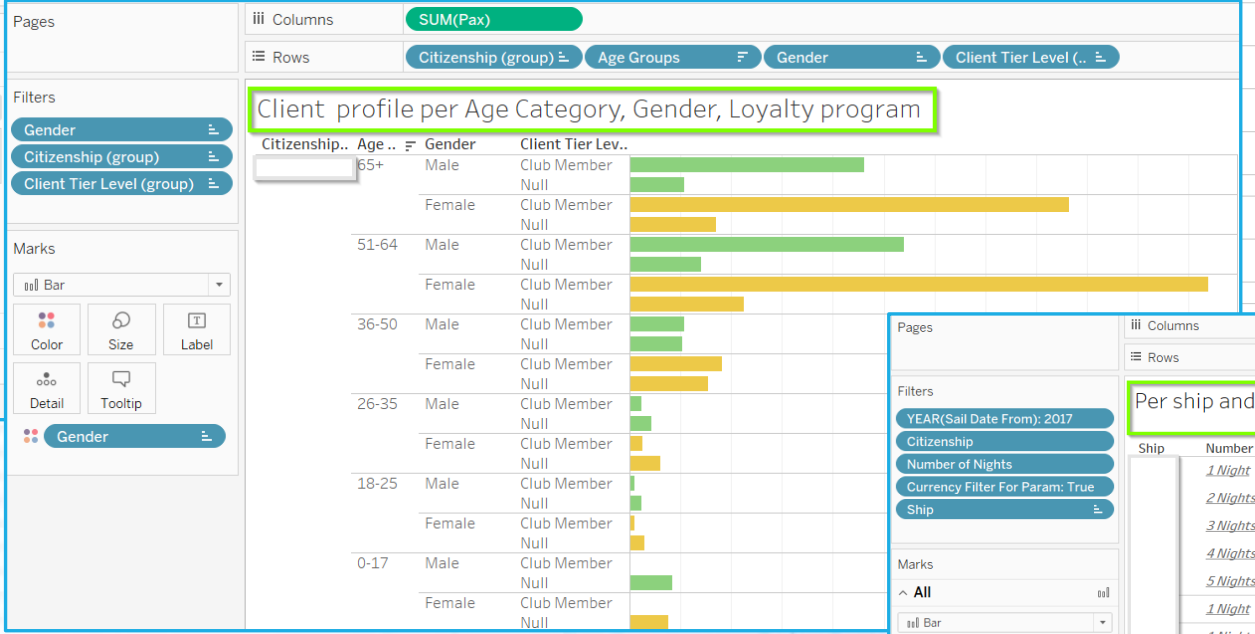

VERSONIX

THE ULTIMATE RESERVATION SYSTEM

SEAWARE ANALYTICS

What is Seaware Analytics?

ETL Description

DWH service is WEB service, which aggregate extracted data from Seaware source database and Seaware BizLogic (for getting inventory data) and stores it in DWH Target DB. Target database contains the information for reservations, groups, sails and inventory. Data is extracted based on the scheduled or manual request. First time, all booked data is extracted (Initial step). After initial setup it will store only changed/incremental data. DWH Service stores reservations and groups each time when data was modified. DWH database contains history of changes.

Examples of various dashboards

Please Note: all information shared as part of this presentation are dummy information for illustrative purposes

Examples of various dashboards

Dwh Inventory Per Departure

Departu.. Ship