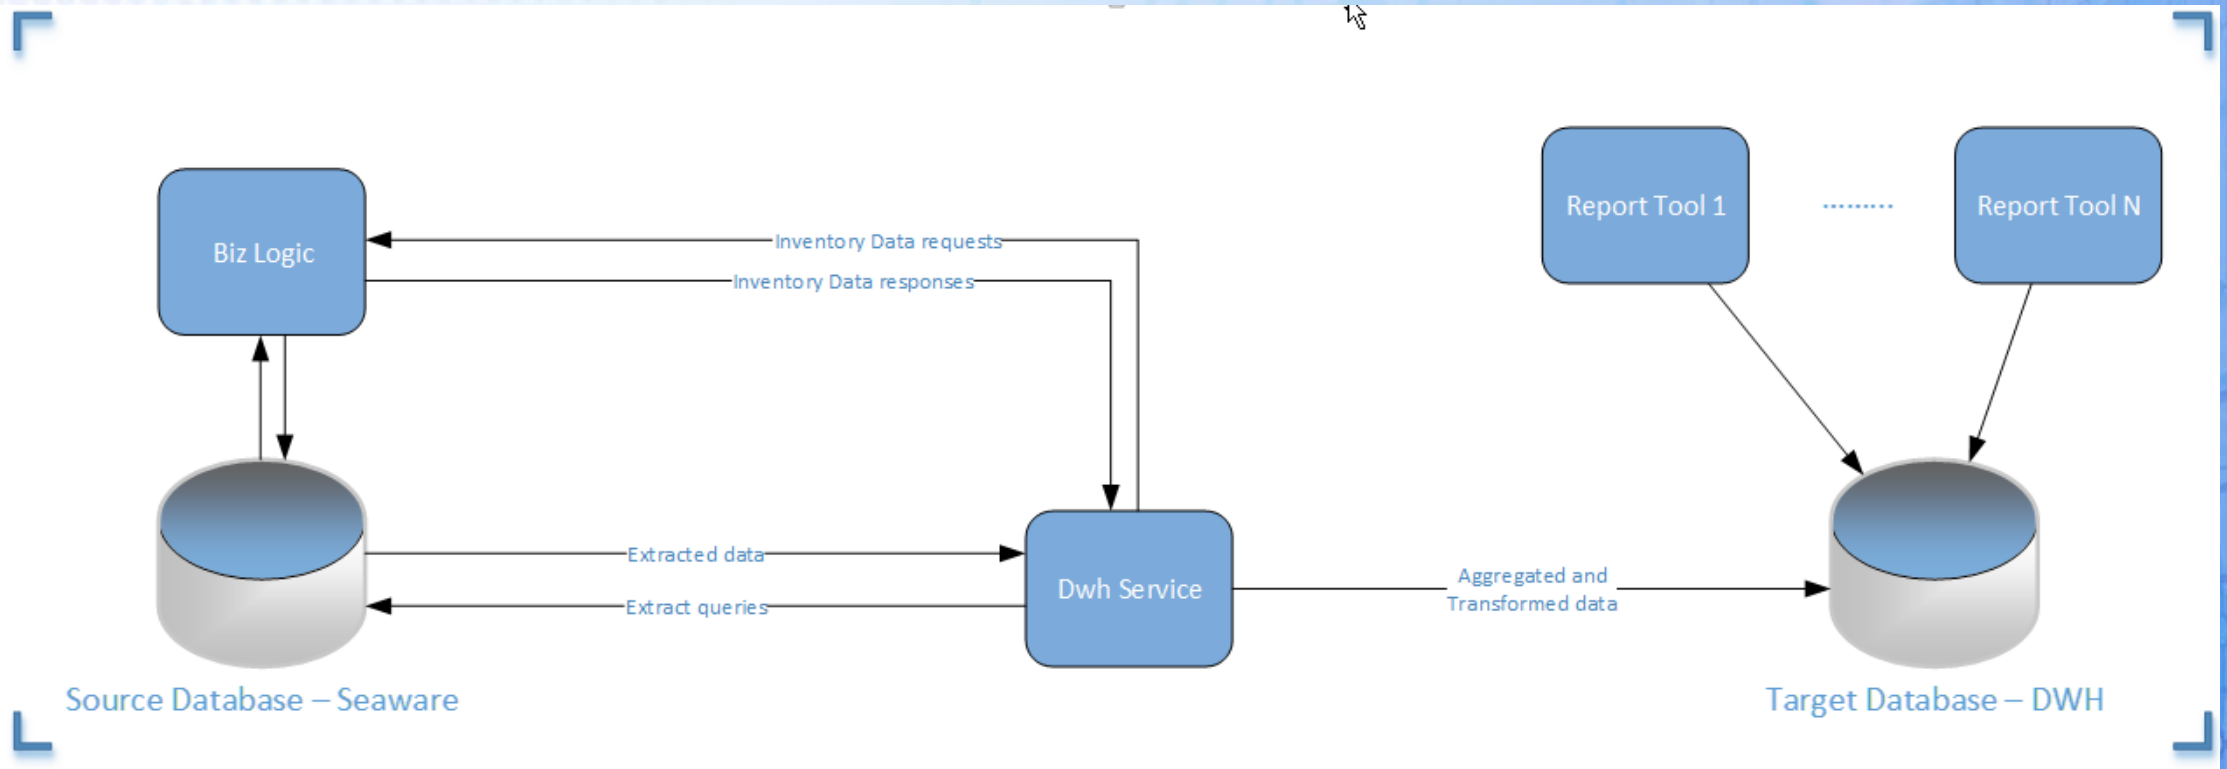

VERSONIX

THE ULTIMATE RESERVATION SYSTEM

SEAWARE ANALYTICS

What is Seaware Analytics?

ETL Description

DWH service is WEB service, which aggregate extracted data from Seaware source database and Seaware BizLogic (for getting inventory data) and stores it in DWH Target DB. Target database contains the information for reservations, groups, sails and inventory. Data is extracted based on the scheduled or manual request. First time, all booked data is extracted (Initial step). After initial setup it will store only changed/incremental data. DWH Service stores reservations and groups each time when data was modified. DWH database contains history of changes.

Examples of various dashboards

Please Note: all information shared as part of this presentation are dummy information for illustrative purposes

Examples of various dashboards

Dwh Inventory Per Departure

Departu.. Ship