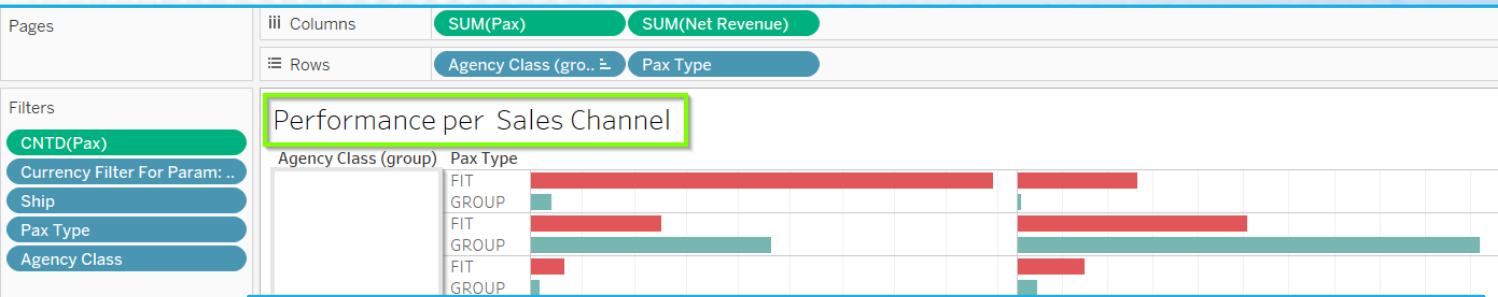

VERSONIX

THE ULTIMATE RESERVATION SYSTEM

SEAWARE ANALYTICS

What is Seaware Analytics?

ETL Description

DWH service is WEB service, which aggregate extracted data from Seaware source database and Seaware BizLogic (for getting inventory data) and stores it in DWH Target DB. Target database contains the information for reservations, groups, sails and inventory. Data is extracted based on the scheduled or manual request. First time, all booked data is extracted (Initial step). After initial setup it will store only changed/incremental data. DWH Service stores reservations and groups each time when data was modified. DWH database contains history of changes.

Examples of various dashboards

Please Note: all information shared as part of this presentation are dummy information for illustrative purposes

Examples of various dashboards

Dwh Inventory Per Departure

Departu.. Ship