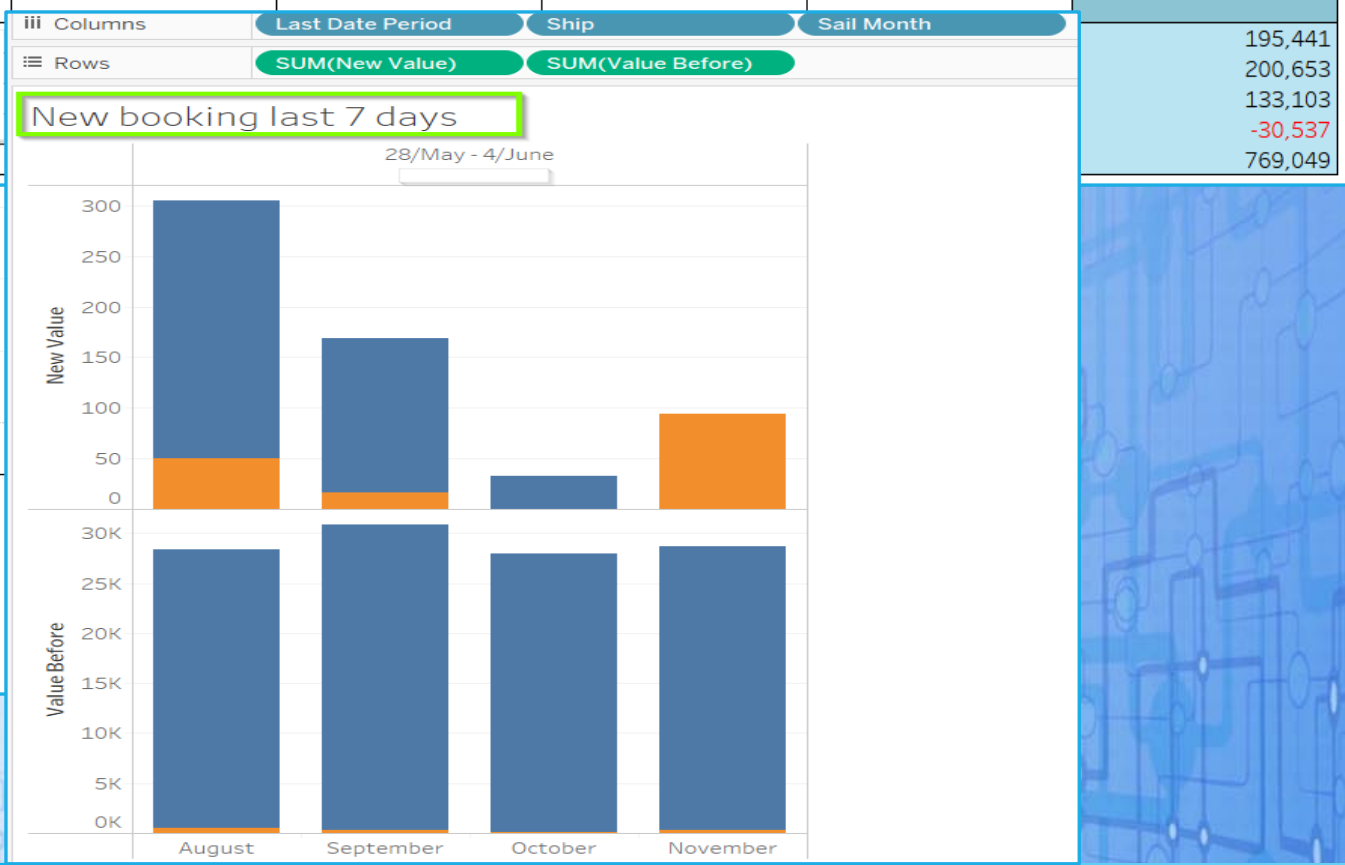

Examples of various dashboards

Please Note: all information shared as part of this presentation are dummy information for illustrative purposes