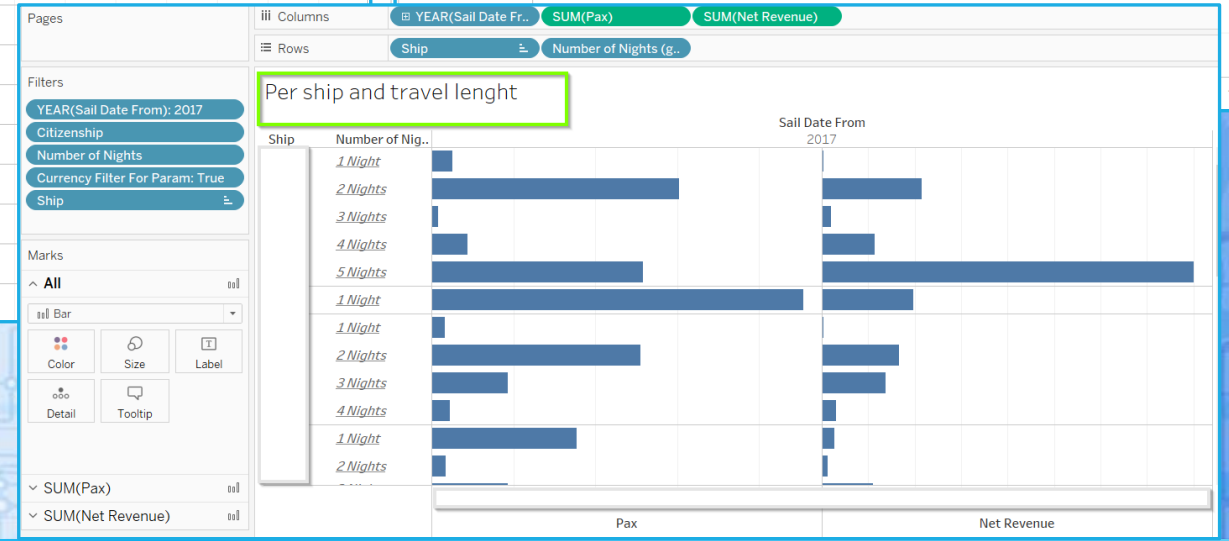

VERSONIX

THE ULTIMATE RESERVATION SYSTEM

SEAWARE ANALYTICS

What is Seaware Analytics?

ETL Description

DWH service is WEB service, which aggregate extracted data from Seaware source database and Seaware BizLogic (for getting inventory data) and stores it in DWH Target DB. Target database contains the information for reservations, groups, sails and inventory. Data is extracted based on the scheduled or manual request. First time, all booked data is extracted (Initial step). After initial setup it will store only changed/incremental data. DWH Service stores reservations and groups each time when data was modified. DWH database contains history of changes.

Examples of various dashboards

Please Note: all information shared as part of this presentation are dummy information for illustrative purposes

Examples of various dashboards

Dwh Inventory Per Departure

Departu.. Ship